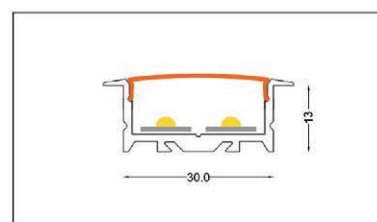

Max Lumen	Light Num	Height	Wide	Lenght	Color	Diffuser	Material
1200 l/m	3 light	16 mm	30 mm	300 cm	white & black	polycarbonate	aluminum 6063