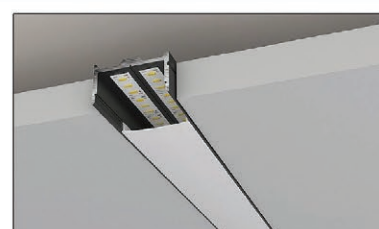

Max Lumen	Light Num	Height	Wide	Lenght	Color	Diffuser	Material
1200 l/m	3 light	16 mm	30 mm	300 cm	white & black	polycarbonate	aluminum 6063