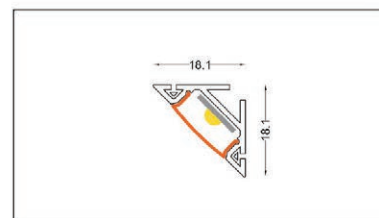

# LIGHTING

Max Lumen	Light Num	Height	Wide	Lenght	Color	Diffuser	Material
400 l/m	1 light	7 mm	16 mm	300 cm	white & black	polycarbonate	aluminum 6063

Max Lumen	Light Num	Height	Wide	Lenght	Color	Diffuser	Material
400 l/m	1 light	6 mm	16 mm	300 cm	white & black	polycarbonate	aluminum 6063

Max Lumen	Light Num	Height	Wide	Lenght	Color	Diffuser	Material
400 l/m	1 light	14 mm	16 mm	300 cm	white & black	polycarbonate	aluminum 6063

Max Lumen	Light Num	Height	Wide	Lenght	Color	Diffuser	Material
400 l/m	1 light	18 mm	18 mm	300 cm	white & black	polycarbonate	aluminum 6063