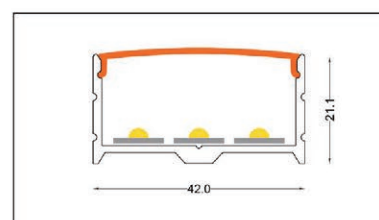

# LIGHTING

Max Lumen	Light Num	Height	Wide	Lenght	Color	Diffuser	Material
400 l/m	1 light	7 mm	16 mm	300 cm	white & black	polycarbonate	aluminum 6063

Max Lumen	Light Num	Height	Wide	Lenght	Color	Diffuser	Material
400 l/m	1 light	6 mm	16 mm	300 cm	white & black	polycarbonate	aluminum 6063

Max Lumen	Light Num	Height	Wide	Lenght	Color	Diffuser	Material
400 l/m	1 light	14 mm	16 mm	300 cm	white & black	polycarbonate	aluminum 6063

Max Lumen	Light Num	Height	Wide	Lenght	Color	Diffuser	Material
400 l/m	1 light	18 mm	18 mm	300 cm	white & black	polycarbonate	aluminum 6063

Max Lumen	Light Num	Height	Wide	Lenght	Color	Diffuser	Material
1200 l/m	3 light	16 mm	30 mm	300 cm	white & black	polycarbonate	aluminum 6063

Max Lumen	Light Num	Height	Wide	Lenght	Color	Diffuser	Material
1600 l/m	4 light	21 mm	42 mm	300 cm	white & black	polycarbonate	aluminum 6063

Max Lumen	Light Num	Height	Wide	Lenght	Color	Diffuser	Material
400 l/m	1 light	13 mm	16 mm	300 cm	white & black	polycarbonate	aluminum 6063

Max Lumen	Light Num	Height	Wide	Lenght	Color	Diffuser	Material
1200 l/m	3 light	16 mm	30 mm	300 cm	white & black	polycarbonate	aluminum 6063