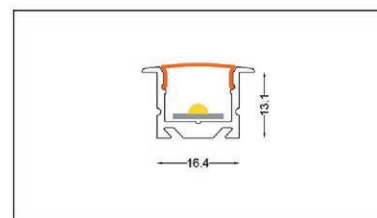

# LIGHTING

Max Lumen	Light Num	Height	Wide	Lenght	Color	Diffuser	Material
400 l/m	1 light	7 mm	16 mm	300 cm	white & black	polycarbonate	aluminum 6063

Max Lumen	Light Num	Height	Wide	Lenght	Color	Diffuser	Material
400 l/m	1 light	6 mm	16 mm	300 cm	white & black	polycarbonate	aluminum 6063

Max Lumen	Light Num	Height	Wide	Lenght	Color	Diffuser	Material
400 l/m	1 light	14 mm	16 mm	300 cm	white & black	polycarbonate	aluminum 6063

Max Lumen	Light Num	Height	Wide	Lenght	Color	Diffuser	Material
400 l/m	1 light	18 mm	18 mm	300 cm	white & black	polycarbonate	aluminum 6063

Max Lumen	Light Num	Height	Wide	Lenght	Color	Diffuser	Material
1200 l/m	3 light	16 mm	30 mm	300 cm	white & black	polycarbonate	aluminum 6063

Max Lumen	Light Num	Height	Wide	Lenght	Color	Diffuser	Material
1600 l/m	4 light	21 mm	42 mm	300 cm	white & black	polycarbonate	aluminum 6063

Max Lumen	Light Num	Height	Wide	Lenght	Color	Diffuser	Material
400 l/m	1 light	13 mm	16 mm	300 cm	white & black	polycarbonate	aluminum 6063

Max Lumen	Light Num	Height	Wide	Lenght	Color	Diffuser	Material
1200 l/m	3 light	16 mm	30 mm	300 cm	white & black	polycarbonate	aluminum 6063