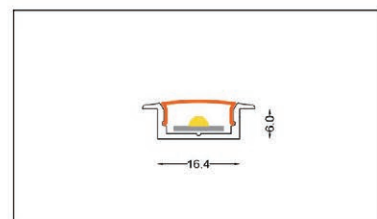

# LIGHTING

Max Lumen	Light Num	Height	Wide	Lenght	Color	Diffuser	Material
400 l/m	1 light	7 mm	16 mm	300 cm	white & black	polycarbonate	aluminum 6063

Max Lumen	Light Num	Height	Wide	Lenght	Color	Diffuser	Material
400 l/m	1 light	6 mm	16 mm	300 cm	white & black	polycarbonate	aluminum 6063

Max Lumen	Light Num	Height	Wide	Lenght	Color	Diffuser	Material
400 l/m	1 light	14 mm	16 mm	300 cm	white & black	polycarbonate	aluminum 6063

Max Lumen	Light Num	Height	Wide	Lenght	Color	Diffuser	Material
400 l/m	1 light	18 mm	18 mm	300 cm	white & black	polycarbonate	aluminum 6063

Max Lumen	Light Num	Height	Wide	Lenght	Color	Diffuser	Material
1200 l/m	3 light	16 mm	30 mm	300 cm	white & black	polycarbonate	aluminum 6063

Max Lumen	Light Num	Height	Wide	Lenght	Color	Diffuser	Material
1600 l/m	4 light	21 mm	42 mm	300 cm	white & black	polycarbonate	aluminum 6063