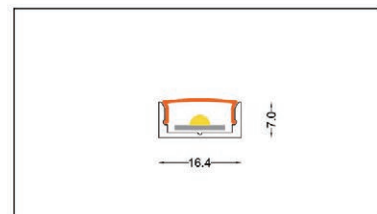

# LIGHTING

Max Lumen	Light Num	Height	Wide	Lenght	Color	Diffuser	Material
400 l/m	1 light	7 mm	16 mm	300 cm	white & black	polycarbonate	aluminum 6063

Max Lumen	Light Num	Height	Wide	Lenght	Color	Diffuser	Material
400 l/m	1 light	6 mm	16 mm	300 cm	white & black	polycarbonate	aluminum 6063

Max Lumen	Light Num	Height	Wide	Lenght	Color	Diffuser	Material
400 l/m	1 light	14 mm	16 mm	300 cm	white & black	polycarbonate	aluminum 6063

Max Lumen	Light Num	Height	Wide	Lenght	Color	Diffuser	Material
400 l/m	1 light	18 mm	18 mm	300 cm	white & black	polycarbonate	aluminum 6063

Max Lumen	Light Num	Height	Wide	Lenght	Color	Diffuser	Material
1200 l/m	3 light	16 mm	30 mm	300 cm	white & black	polycarbonate	aluminum 6063

Max Lumen	Light Num	Height	Wide	Lenght	Color	Diffuser	Material
1600 l/m	4 light	21 mm	42 mm	300 cm	white & black	polycarbonate	aluminum 6063