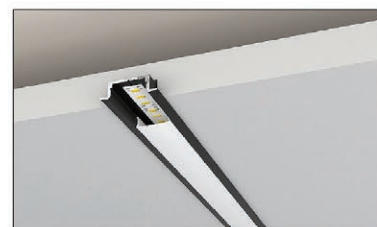

# LIGHTING

Max Lumen	Light Num	Height	Wide	Lenght	Color	Diffuser	Material
400 l/m	1 light	7 mm	16 mm	300 cm	white & black	polycarbonate	aluminum 6063

Max Lumen	Light Num	Height	Wide	Lenght	Color	Diffuser	Material
400 l/m	1 light	6 mm	16 mm	300 cm	white & black	polycarbonate	aluminum 6063