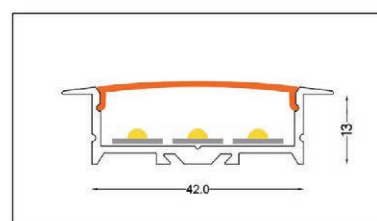

# LIGHTING

Max Lumen	Light Num	Height	Wide	Lenght	Color	Diffuser	Material
400 l/m	1 light	7 mm	16 mm	300 cm	white & black	polycarbonate	aluminum 6063

Max Lumen	Light Num	Height	Wide	Lenght	Color	Diffuser	Material
400 l/m	1 light	6 mm	16 mm	300 cm	white & black	polycarbonate	aluminum 6063

Max Lumen	Light Num	Height	Wide	Lenght	Color	Diffuser	Material
400 l/m	1 light	14 mm	16 mm	300 cm	white & black	polycarbonate	aluminum 6063

Max Lumen	Light Num	Height	Wide	Lenght	Color	Diffuser	Material
400 l/m	1 light	18 mm	18 mm	300 cm	white & black	polycarbonate	aluminum 6063

Max Lumen	Light Num	Height	Wide	Lenght	Color	Diffuser	Material
1200 l/m	3 light	16 mm	30 mm	300 cm	white & black	polycarbonate	aluminum 6063

Max Lumen	Light Num	Height	Wide	Lenght	Color	Diffuser	Material
1600 l/m	4 light	21 mm	42 mm	300 cm	white & black	polycarbonate	aluminum 6063

Max Lumen	Light Num	Height	Wide	Lenght	Color	Diffuser	Material
400 l/m	1 light	13 mm	16 mm	300 cm	white & black	polycarbonate	aluminum 6063

Max Lumen	Light Num	Height	Wide	Lenght	Color	Diffuser	Material
1200 l/m	3 light	16 mm	30 mm	300 cm	white & black	polycarbonate	aluminum 6063