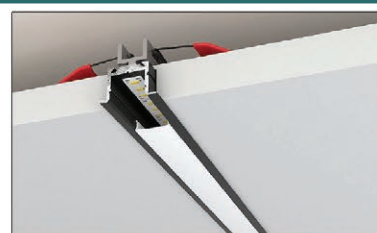

Max Lumen	Light Num	Height	Wide	Lenght	Color	Diffuser	Material
400 l/m	1 light	13 mm	16 mm	300 cm	white & black	polycarbonate	aluminum 6063