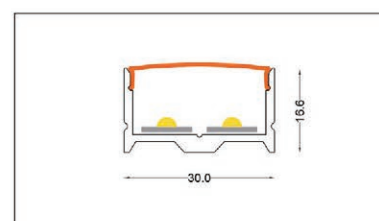

# LIGHTING

Max Lumen	Light Num	Height	Wide	Lenght	Color	Diffuser	Material
400 l/m	1 light	7 mm	16 mm	300 cm	white & black	polycarbonate	aluminum 6063

Max Lumen	Light Num	Height	Wide	Lenght	Color	Diffuser	Material
400 l/m	1 light	6 mm	16 mm	300 cm	white & black	polycarbonate	aluminum 6063

Max Lumen	Light Num	Height	Wide	Lenght	Color	Diffuser	Material
400 l/m	1 light	14 mm	16 mm	300 cm	white & black	polycarbonate	aluminum 6063

Max Lumen	Light Num	Height	Wide	Lenght	Color	Diffuser	Material
400 l/m	1 light	18 mm	18 mm	300 cm	white & black	polycarbonate	aluminum 6063

Max Lumen	Light Num	Height	Wide	Lenght	Color	Diffuser	Material
1200 l/m	3 light	16 mm	30 mm	300 cm	white & black	polycarbonate	aluminum 6063

Max Lumen	Light Num	Height	Wide	Lenght	Color	Diffuser	Material
1600 l/m	4 light	21 mm	42 mm	300 cm	white & black	polycarbonate	aluminum 6063

Max Lumen	Light Num	Height	Wide	Lenght	Color	Diffuser	Material
1600 l/m	4 light	13&20 mm	42 mm	300 cm	white & black	polycarbonate	aluminum 6063