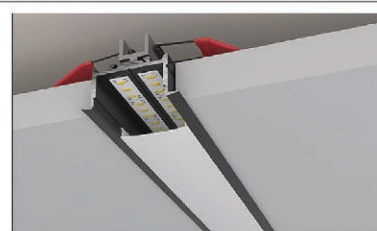

Max Lumen	Light Num	Height	Wide	Lenght	Color	Diffuser	Material
1200 l/m	3 light	16 mm	30 mm	300 cm	white & black	polycarbonate	aluminum 6063