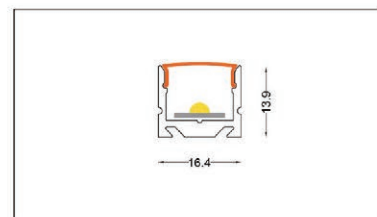

# LIGHTING

Max Lumen	Light Num	Height	Wide	Lenght	Color	Diffuser	Material
400 l/m	1 light	7 mm	16 mm	300 cm	white & black	polycarbonate	aluminum 6063

Max Lumen	Light Num	Height	Wide	Lenght	Color	Diffuser	Material
400 l/m	1 light	6 mm	16 mm	300 cm	white & black	polycarbonate	aluminum 6063

Max Lumen	Light Num	Height	Wide	Lenght	Color	Diffuser	Material
400 l/m	1 light	14 mm	16 mm	300 cm	white & black	polycarbonate	aluminum 6063

Max Lumen	Light Num	Height	Wide	Lenght	Color	Diffuser	Material
400 l/m	1 light	18 mm	18 mm	300 cm	white & black	polycarbonate	aluminum 6063

Max Lumen	Light Num	Height	Wide	Lenght	Color	Diffuser	Material
1200 l/m	3 light	16 mm	30 mm	300 cm	white & black	polycarbonate	aluminum 6063

Max Lumen	Light Num	Height	Wide	Lenght	Color	Diffuser	Material
1600 l/m	4 light	21 mm	42 mm	300 cm	white & black	polycarbonate	aluminum 6063