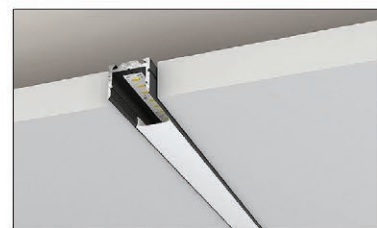

# LIGHTING

Max Lumen	Light Num	Height	Wide	Lenght	Color	Diffuser	Material
400 l/m	1 light	7 mm	16 mm	300 cm	white & black	polycarbonate	aluminum 6063

Max Lumen	Light Num	Height	Wide	Lenght	Color	Diffuser	Material
400 l/m	1 light	6 mm	16 mm	300 cm	white & black	polycarbonate	aluminum 6063